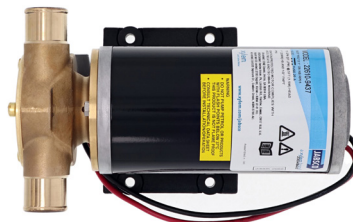

Ballast King

Ballast King impeller