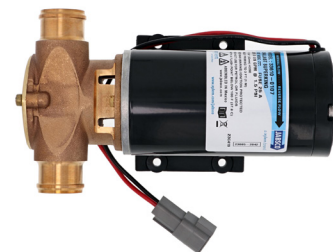

Features:

- Run dry impellers
- Flow rates 9-25 gallons per minute (GPM) or 34-95 liters per minute (LPM)
- Adds approximately 80-200 pounds (36-91 kgs) of ballast water per minute
- Self priming to 3 or 4 feet (0.9 or 1.2 meters)
- All comply with USCG 183.410 and ISO 8846 Marine (Ignition Protection)
- Reversing Polarity Switch available (Puppy and King products only)

Our impeller removal tool simplifies impeller replacement.

Model numbers:

- 50070-0080 compact size
- 50070-0040 small size

Both models suitable for ballast pump impellers

	Ballast Puppy	Ballast King	Ballast SuperKing
Ports	1" (25 mm) hose barb or 1/2" NPT internal	1" (25 mm) hose barb or 1/2" NPT internal	1 1/4" (32 mm) hose barb
Model numbers	18220-1127 - Reversing switch included 18220-5127 - Deutsch connector, no reversing switch	22610-9007 - Reversing switch not included 22610-9507 - Reversing switch included 22610-9427 - Deutsch connector, no reversing switch	33610-0107 - Deutsch connector, no reversing switch
Replacement impeller part numbers	6303-0007-P - Clamshell packaged 6303-0007-24 - Bulk packaged	23095-0007-P - Clamshell packaged 23095-0007-24 - Bulk packaged	6303-0007-P - Clamshell packaged (2 needed) 6303-0007-24 - Bulk packaged
Non return valve part numbers	29295-1000 - 1" (25 mm) 29295-1010 - 1 1/2" (38 mm)	29295-1000 - 1" (25 mm) 29295-1010 - 1 1/2" (38 mm)	29295-1000 - 1" (25 mm) 29295-1010 - 1 1/2" (38 mm)
Reversal switch part numbers	18753-0095	18753-0095	Not available

Ballast Puppy

Ballast Puppy impeller

Ballast King

Ballast King impeller

Ballast SuperKing

Ballast SuperKing
impeller (2 needed)

xylem.com/jabsco

© 2025 Xylem Inc. or its affiliate. All rights reserved. Jabsco is a trademark of Xylem or one of its subsidiaries.
F100-467 Rev E 1/2025